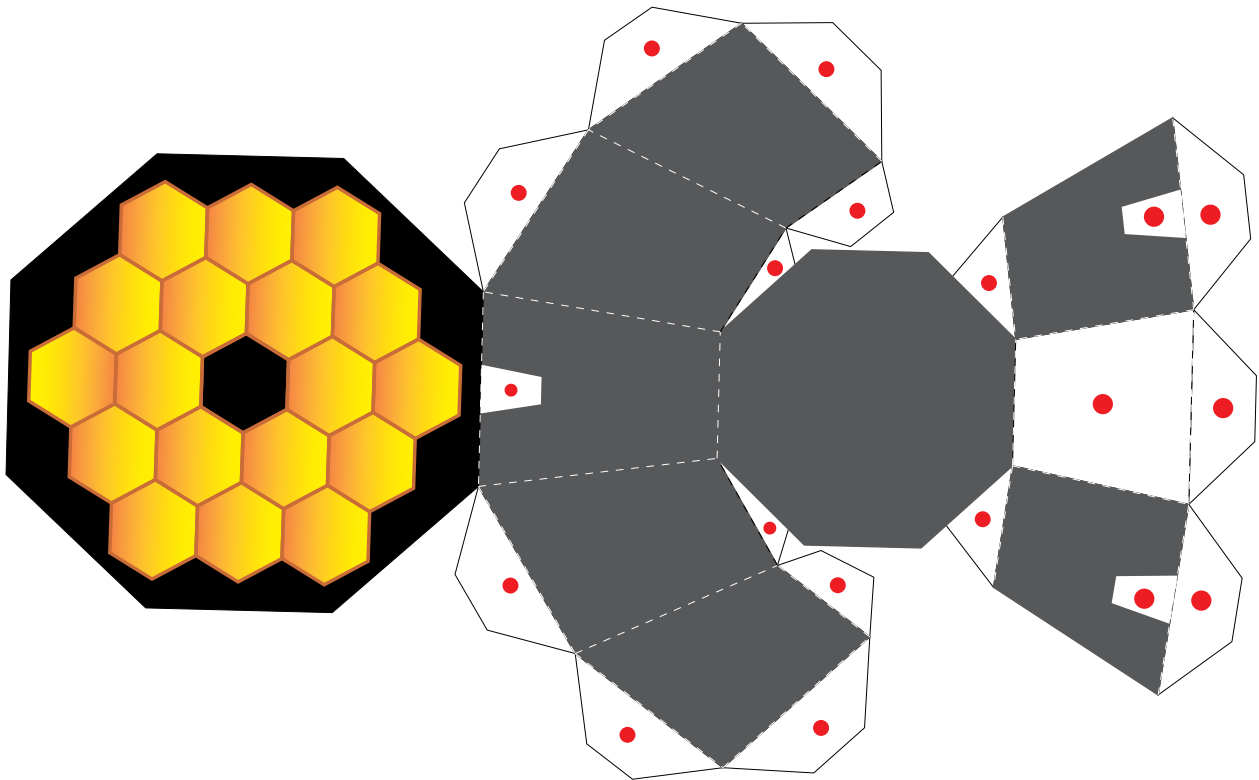

NASA's James Webb Space Telescope Model

Model created by Origami Tree

'Cold' side of
Sunshield

'Sun-Facing' side
of Sunshield

For more information, please visit [jwst.nasa.gov](https://www.jwst.nasa.gov)

Primary Mirror and Scientific Instruments