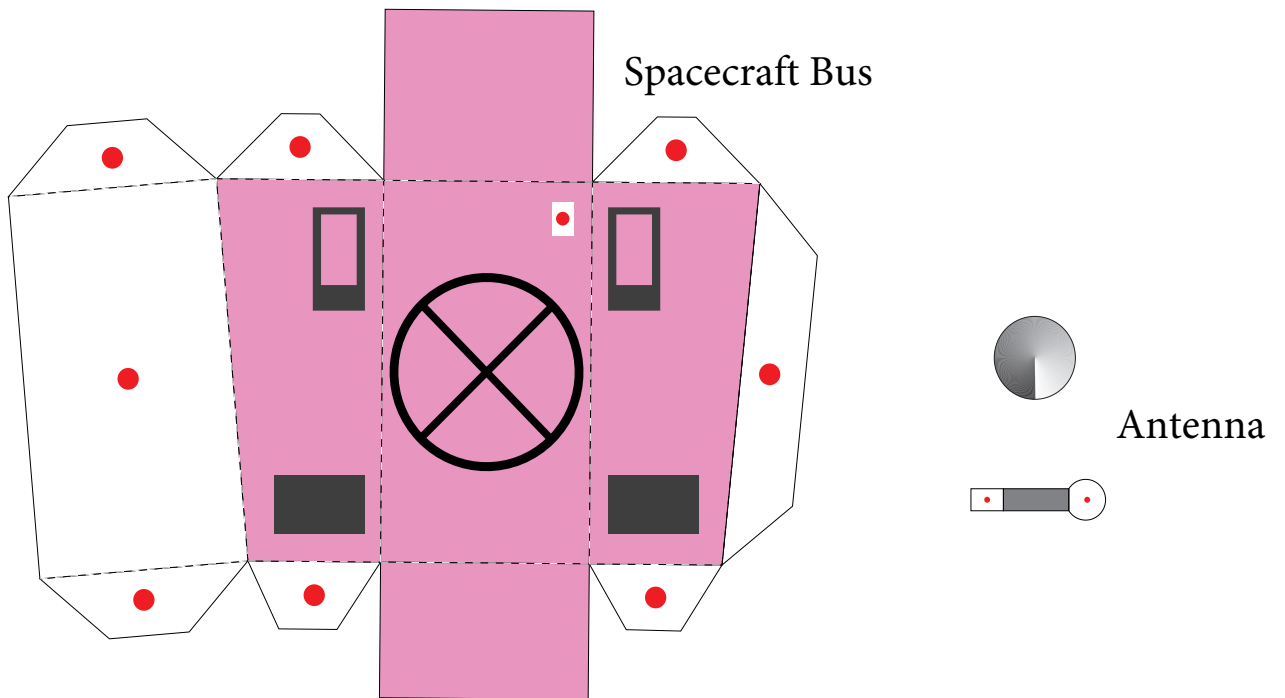

NASA's James Webb Space Telescope Model

Model created by Origami Tree

'Cold' side of
Sunshield

'Sun-Facing' side
of Sunshield

For more information, please visit [jwst.nasa.gov](https://www.jwst.nasa.gov)

Primary Mirror and Scientific Instruments